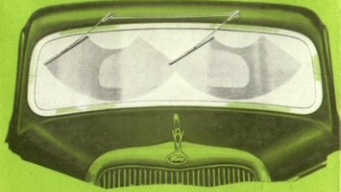

DUAL WINDSHIELD WIPER

Aids driver's vision. Appreciated by front seat passenger too.....$3.00