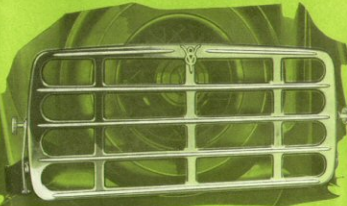

CIGAR LIGHTER

LUGGAGE CARRIER